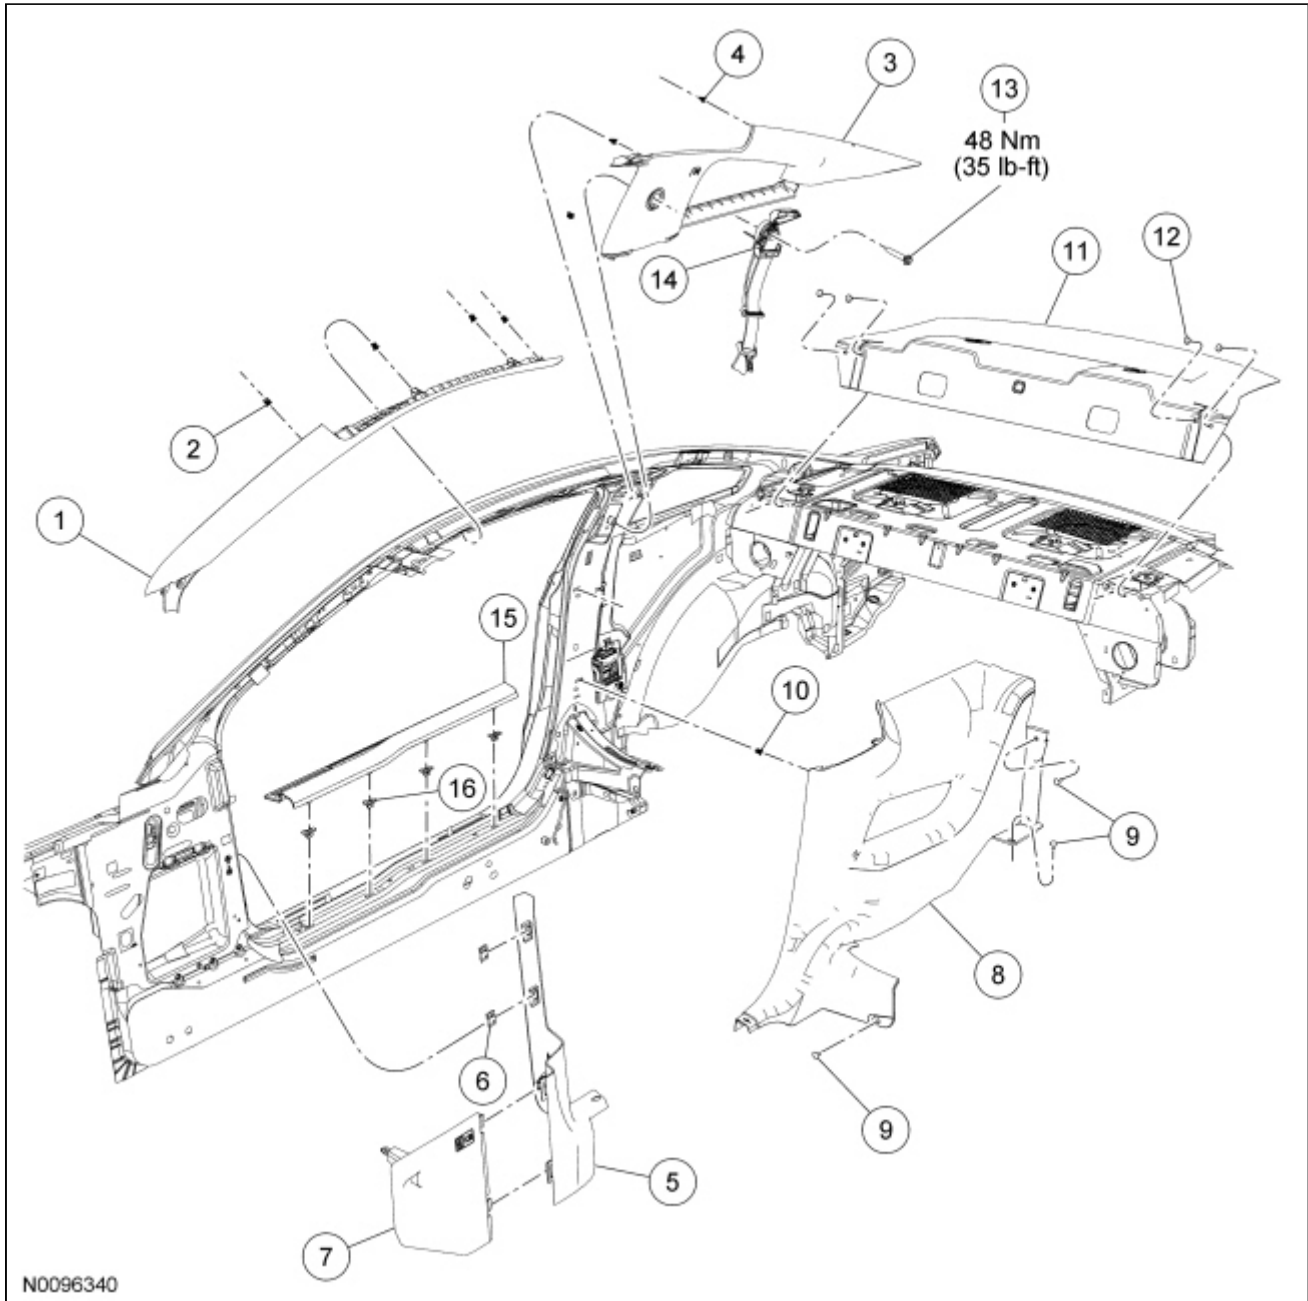

Interior Trim — Exploded View

NOTE: Coupe shown, convertible similar.

Item	Part Number	Description
1	6303599 LH/ 6303598 RH	A-pillar trim panel
2	W704021	A-pillar trim panel retaining clip (4 required)
3	6352019 LH/ 6352018 RH	Quarter window trim panel
4	W704021	Quarter window trim panel retaining clip (3 required)
5	6302345 LH/ 6302344 RH	A-pillar lower trim panel

6	17378	A-pillar lower trim panel retaining clip (2 required)
7	63023A98	A-pillar lower trim panel fuse door
8	6331013 LH/ 6331012 RH	Quarter trim panel
9	W709002	Quarter trim panel pin-type retaining clips (3 required)
10	17035	A-pillar lower trim panel retaining clip (4 required)
11	6346668	Parcel shelf
12	54310D12	Parcel shelf pin-type retaining clip (4 required)
13	2424886	Upper front safety belt anchor bolt
14	63611B08	Front safety belt assembly
15	6313209 LH/ 6313208 RH	Scuff plate trim panel
16	—	Scuff plate trim panel retaining clip (part of 6313209 LH/ 6313208 RH) (4 required)